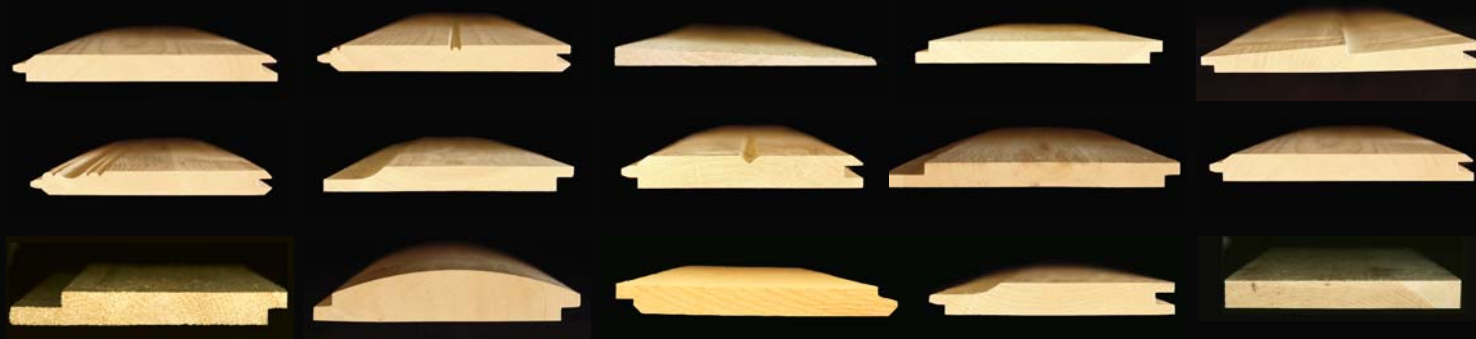

Eastern White Pine

P A T T E R N S

WP4

SIZE	GRADE	TEXTURE <i>Smooth</i>
1x6, 1x8	Standard	<p><i>Actual appearance may vary from photo</i></p>
1x6, 1x8, 1x10	Premium	
1x6	C+Better <i>(shrink wrapped)</i>	
1x8	Silver <i>(Menands Only)</i>	

EBCB

SIZE	GRADE	TEXTURE <i>Smooth</i>
1x6, 1x8	Standard	 <p><i>Actual appearance may vary from photo</i></p>
1x6, 1x8	Premium	
1x6, 1x8	Finish <i>(Lakeville Only)</i>	
1x6	Silver <i>(Menands Only)</i>	

Bevel Siding

SIZE	GRADE	TEXTURE <i>Resawn Face/Smooth Back</i>
1/2x6	Premium	 <p><i>Actual appearance may vary from photo</i></p>
<i>Eased Edge</i> 1/2x8	Premium <i>(Menands Only)</i>	
<i>Eased Edge</i> 3/4x10	Premium <i>(Menands Only)</i>	

Bandsawn Shiplap

SIZE	GRADE	TEXTURE <i>Clean Bandsawn</i>
<i>7/8 Shiplap</i> 1x6, 1x8, 1x10, 1x12	Standard	 <p><i>Actual appearance may vary from photo</i></p>
<i>13/16 Shiplap</i> 1x6, 1x8, 1x10, 1x12	Standard	
<i>13/16 Shiplap</i> 1x8, 1x10	Premium	