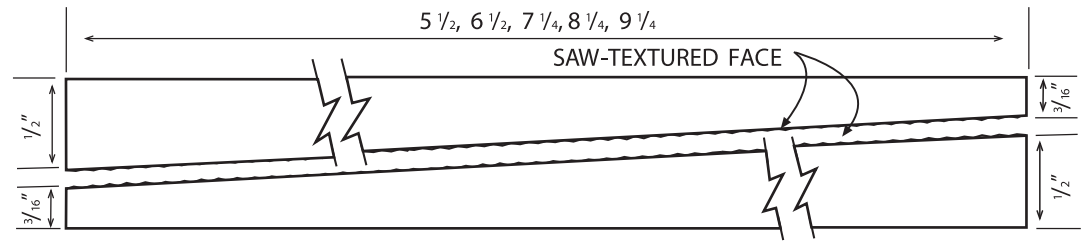

Eastern White Pine

P A T T E R N S

WP4

SIZE	GRADE	TEXTURE <i>Smooth</i>
1x6, 1x8	Standard	<p><i>Actual appearance may vary from photo</i></p>
1x6, 1x8, 1x10	Premium	
1x6	C+Better <i>(shrink wrapped)</i>	
1x8	Silver <i>(Menands Only)</i>	

EBCB

SIZE	GRADE	TEXTURE <i>Smooth</i>
1x6, 1x8	Standard	 <p><i>Actual appearance may vary from photo</i></p>
1x6, 1x8	Premium	
1x6, 1x8	Finish <i>(Lakeville Only)</i>	
1x6	Silver <i>(Menands Only)</i>	

Bevel Siding

SIZE	GRADE	TEXTURE <i>Resawn Face/Smooth Back</i>
1/2x6	Premium	 <p><i>Actual appearance may vary from photo</i></p>
<i>Eased Edge</i> 1/2x8	Premium <i>(Menands Only)</i>	
<i>Eased Edge</i> 3/4x10	Premium <i>(Menands Only)</i>	

Rougherhead Shiplap

SIZE	GRADE	TEXTURE <i>Barn Rougherhead</i>
3/4 Shiplap Rougher 1x6, 1x8, 1x10	Standard	 <i>Actual appearance may vary from photo</i>
3/4 Shiplap Rougher 1x6, 1x8, 1x10	Premium	
3/4 Shiplap Barn Rougher 1x8, 1x10, 1x12	STK (Menands Only)	
3/4 Shiplap Barn Rougher 1x10, 1x12	Premium (Menands Only)	