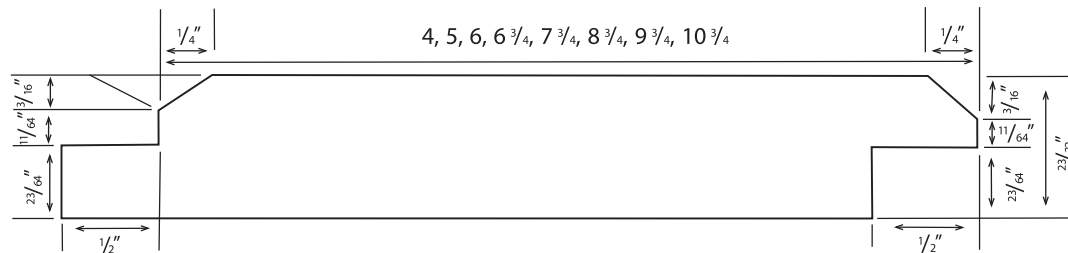

Pickwick (WP2/4)

SIZE	GRADE	TEXTURE <i>Smooth</i>
1x6, 1x8, 1x10	Premium <i>(shrink wrapped)</i>	
1x6, 1x8, 1x10 <i>(8 ft. only)</i>	Premium <i>(Menands Only)</i>	

Actual appearance may vary from photo

WP11 (shiplap with v-groove back)