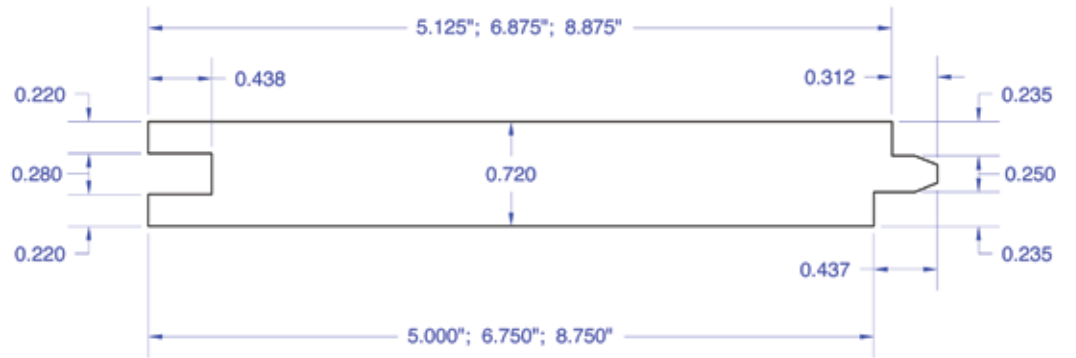

NICKEL GAP

SIZE	GRADE	TEXTURE <i>Smooth</i>
<i>(1/8 Reveal)</i> 1x6, 1x8	Premium <i>(Lakeville Only)</i>	<i>Actual appearance may vary from photo</i>
<i>(1/8 Reveal)</i> 1x8	Silver