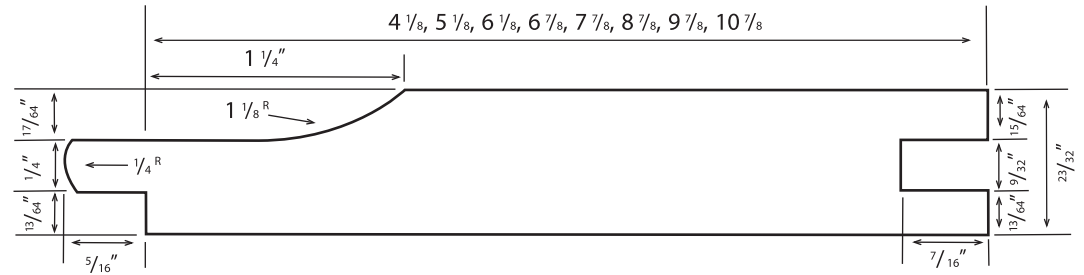

106 Drop Siding

SIZE	GRADE	TEXTURE <i>Smooth</i>
1x6	Premium (Lakeville Only)	
		<i>Actual appearance may vary from photo</i>