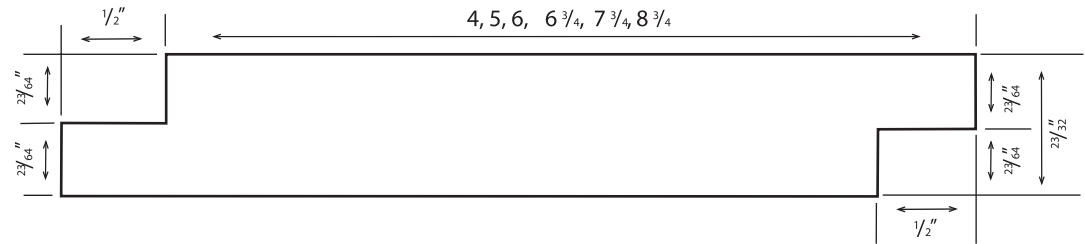

Bandsawn Shiplap

SIZE	GRADE	TEXTURE <i>Clean Bandsawn</i>
<i>7/8 Shiplap</i> 1x6, 1x8, 1x10, 1x12	Standard	<i>Actual appearance may vary from photo</i>
<i>13/16 Shiplap</i> 1x6, 1x8, 1x10, 1x12	Standard	
<i>13/16 Shiplap</i> 1x8, 1x10	Premium