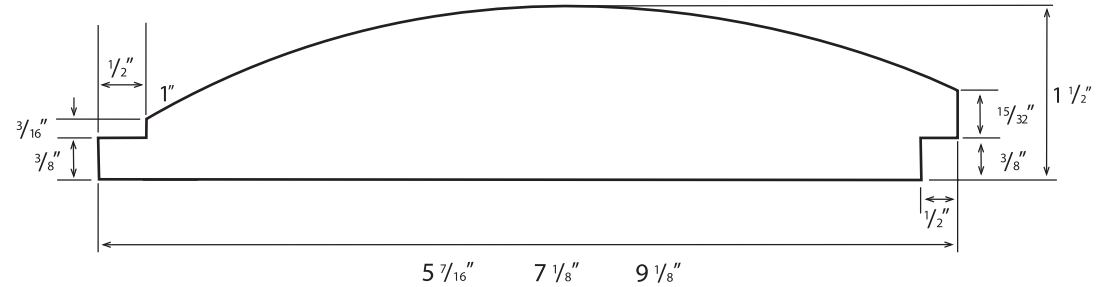

106 Drop Siding

SIZE	GRADE	TEXTURE <i>Smooth</i>
1x6	Premium (Lakeville Only)	
		<i>Actual appearance may vary from photo</i>

WP18 (Edge and Center V)

SIZE	GRADE	TEXTURE <i>Smooth</i>
Special Order Only	Special Order Only	 <p data-bbox="1638 995 1953 1020"><i>Actual appearance may vary from photo</i></p>

Shiplap Log Cabin Siding

SIZE	GRADE	TEXTURE <i>Smooth (No Reveal)</i>
2x8	Standard/Premium Mix	
		<i>Actual appearance may vary from photo</i>

S1S2E

SIZE	GRADE	TEXTURE <i>S1S2E Rough Band sawn</i>
1x6, 1x8, 1x10, 1x12	Standard (7/8)	 <i>Actual appearance may vary from photo</i>
1x12	Standard (13/16)	
1x12	Premium (13/16) <i>(Menands Only)</i>	
(Barn Rougherhead) 1x12	Standard (13/16) <i>(Menands Only)</i>	