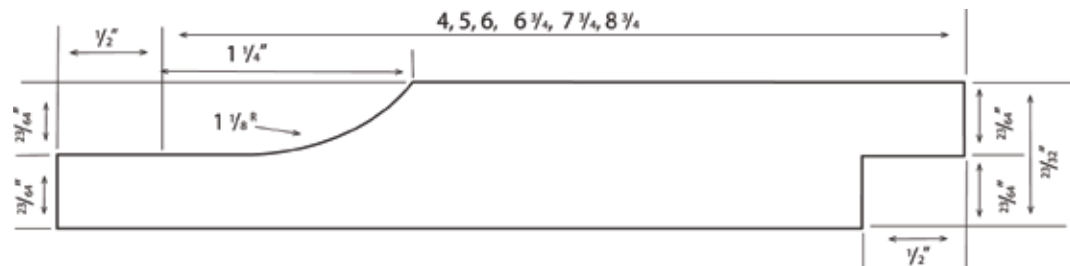

105 Drop Siding

SIZE	GRADE	TEXTURE <i>Smooth</i>
1x6, 1x8	Standard <i>(Menands Only)</i>	<i>Actual appearance may vary from photo</i>
1x6, 1x8	Premium <i>(Menands Only)</i>