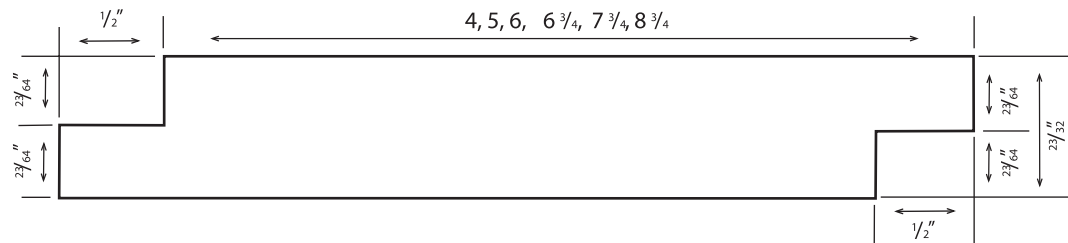

Rougherhead Shiplap

SIZE	GRADE	TEXTURE <i>Barn Rougherhead</i>
3/4 Shiplap Rougher 1x6, 1x8, 1x10	Standard	 <i>Actual appearance may vary from photo</i>
3/4 Shiplap Rougher 1x6, 1x8, 1x10	Premium	
3/4 Shiplap Barn Rougher 1x8, 1x10, 1x12	STK (Menands Only)	
3/4 Shiplap Barn Rougher 1x10, 1x12	Premium (Menands Only)