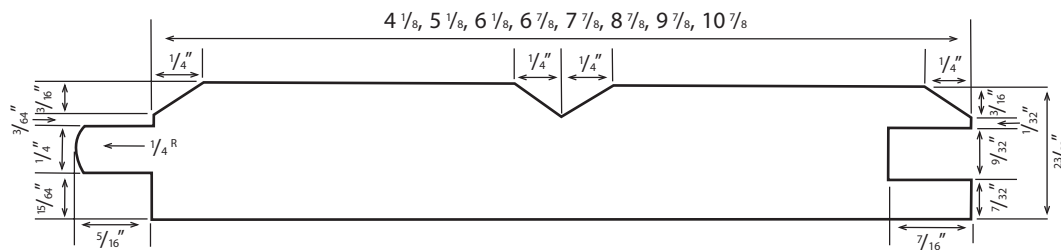

WP18 (Edge and Center V)

SIZE	GRADE	TEXTURE <i>Smooth</i>
Special Order Only	Special Order Only	<i>Actual appearance may vary from photo</i>