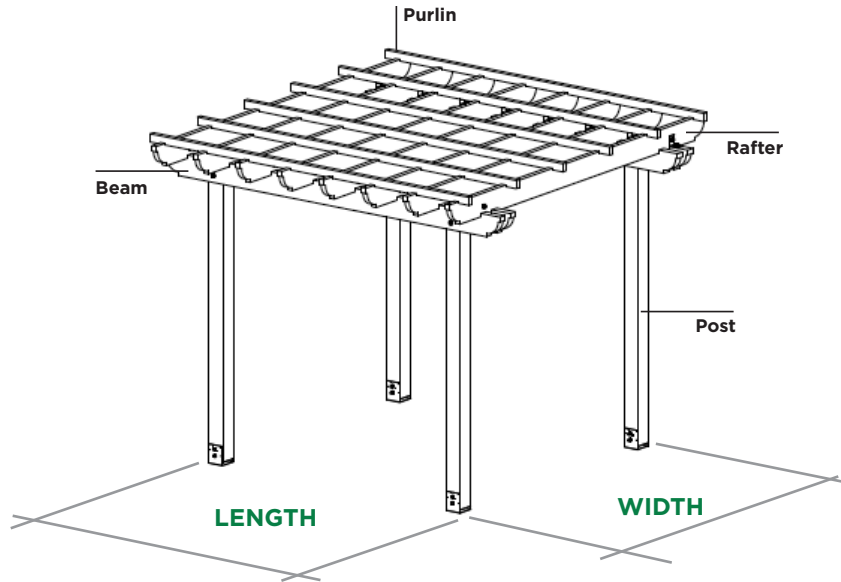

Standard Pergola Pricing

Customer: _____ Date: _____

Contact: _____ Job# _____

Standard Pergolas Sizes

W x L	MSRP
8' x 8'	\$5,735.00
8' x 10'8"	\$6,275.00
8' x 13'4"	\$6,846.00
10' x 10'	\$6,382.00
10' x 12'8"	\$6,956.00
10' x 15'4"	\$7,798.00
12' x 12'	\$8,892.00
12' x 14'8"	\$10,038.00
12' x 17'4"	\$10,906.00
16' x 16'	\$13,258.00
16' x 18'8"	\$15,235.00

Rafter Tail Cuts

Rafter Tail Cut _____ (Indicate by letter)

Notes:

- Dimensions are measured outside-to-outside of the posts
- Rafters are framed @ 16" o.c. & Purlins @ 24" o.c.
- All Hardware is Stainless Steel
- Field cuts for concealed post bases required
- All wood material is Radiata Pine (Tru-Pine) treated to resist decay and carries a minimum 30 year warrantee.
- Tru-Pine comes preprimed- ready for top coating with a recommended two coats of exterior acrylic house paint.
- Pergola kits come with parts precut (with the exception of post bases) and with ends of beams and rafters milled with the end profile of your choice.
- Pergola kits include hardware required for assembly.

Notes:

Tru-Pine material is also available in stock lengths or cut to a specific length with ends milled with any of the profiles shown above.

TRU-PINE STRUCTURAL PRE-PRIMED SIZE CHART

NOMINAL SIZE	NET SIZE	LENGTHS
2x2	1.65x1.65	12
2x2	1.65x1.65	18
2x2	1.65x1.65	20
2x3	2.56x1.65	12
2x3	2.56x1.65	16
2x3	2.56x1.65	18
2x3	2.56x1.65	20
2x6	5.43x1.65	12
2x6	5.43x1.65	16
2x6	5.43x1.65	20
2x8	7.28x1.65	16
2x8	7.28x1.65	20
2x8	7.28x1.65	23
2x10	9.05x1.65	16
2x10	9.05x1.65	20
3x6	5.51x2.56	12
3x6	5.51x2.56	16
3x6	5.51x2.56	20
3x6	5.51x2.56	23
3x8	7.09x2.56	12
3x8	7.09x2.56	16
3x8	7.09x2.56	20
3x8	7.09x2.56	23
3x10	9.45x2.56	16
3x10	9.45x2.56	20
3x10	9.45x2.56	23