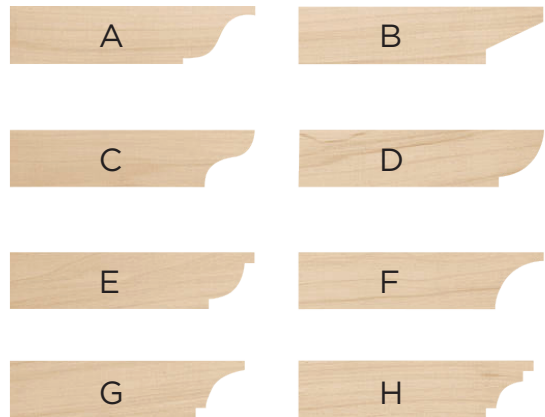

Standard Pergola Pricing

Customer: _____ Date: _____

Contact: _____ Job# _____

Standard Pergolas Sizes

W x L	MSRP
8' x 8'	\$5,735.00
8' x 10'8"	\$6,275.00
8' x 13'4"	\$6,846.00
10' x 10'	\$6,382.00
10' x 12'8"	\$6,956.00
10' x 15'4"	\$7,798.00
12' x 12'	\$8,892.00
12' x 14'8"	\$10,038.00
12' x 17'4"	\$10,906.00
16' x 16'	\$13,258.00
16' x 18'8"	\$15,235.00

Rafter Tail Cuts

Rafter Tail Cut _____ (Indicate by letter)

Notes:

- Dimensions are measured outside-to-outside of the posts
- Rafters are framed @ 16" o.c. & Purlins @ 24" o.c.
- All Hardware is Stainless Steel
- Field cuts for concealed post bases required
- All wood material is Radiata Pine (Tru-Pine) treated to resist decay and carries a minimum 30 year warrantee.
- Tru-Pine comes preprimed- ready for top coating with a recommended two coats of exterior acrylic house paint.
- Pergola kits come with parts precut (with the exception of post bases) and with ends of beams and rafters milled with the end profile of your choice.
- Pergola kits include hardware required for assembly.

Notes:

Tru-Pine material is also available in stock lengths or cut to a specific length with ends milled with any of the profiles shown above.

TRU-PINE STRUCTURAL PRE-PRIMED SIZE CHART

NOMINAL SIZE	NET SIZE	LENGTHS
2x2	1.65x1.65	12
2x2	1.65x1.65	18
2x2	1.65x1.65	20
2x3	2.56x1.65	12
2x3	2.56x1.65	16
2x3	2.56x1.65	18
2x3	2.56x1.65	20
2x6	5.43x1.65	12
2x6	5.43x1.65	16
2x6	5.43x1.65	20
2x8	7.28x1.65	16
2x8	7.28x1.65	20
2x8	7.28x1.65	23
2x10	9.05x1.65	16
2x10	9.05x1.65	20
3x6	5.51x2.56	12
3x6	5.51x2.56	16
3x6	5.51x2.56	20
3x6	5.51x2.56	23
3x8	7.09x2.56	12
3x8	7.09x2.56	16
3x8	7.09x2.56	20
3x8	7.09x2.56	23
3x10	9.45x2.56	16
3x10	9.45x2.56	20
3x10	9.45x2.56	23